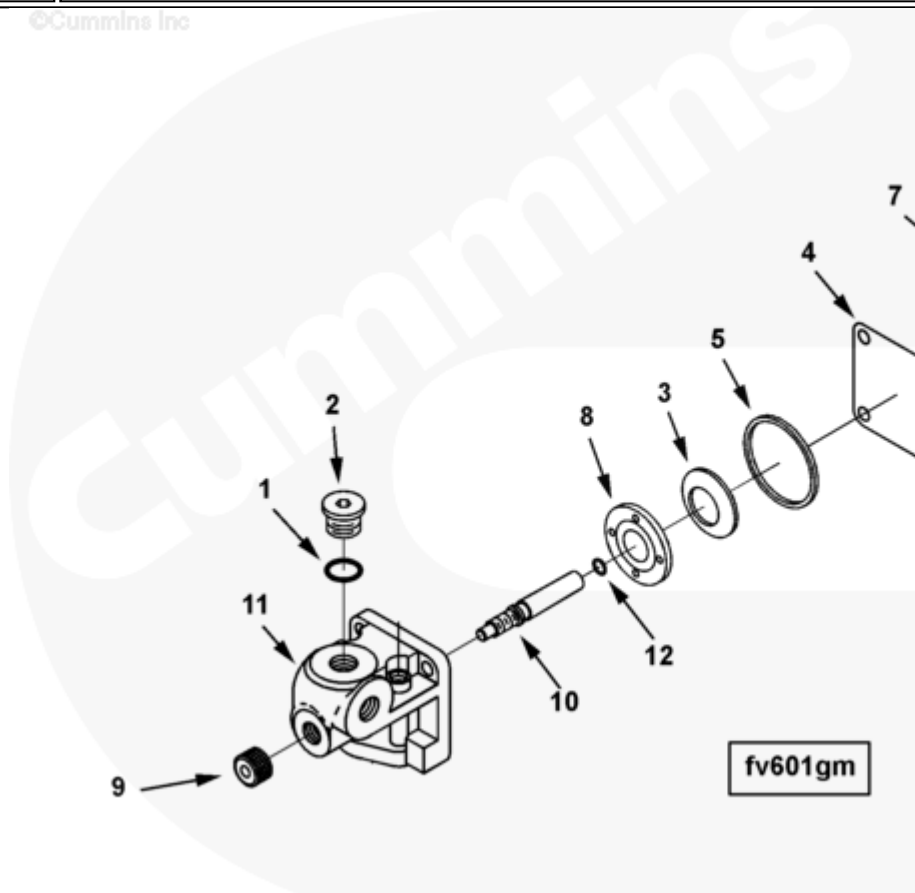

Parts Catalog - Option Detail

Electronic Parts Catalog - Option Detail				
Option	Group	Graphic	Film Card	Date
FV6028-02	05.06	fv601gm	K38	27-JUN-98
Engines	GTA38, K38, KTA38GC CM558, QSK38 CM2150 K106, QSK38 CM2150 MCRS, QSK38 CM850 MCRS			

©Cummins Inc

[SMALL](#) | [MEDIUM](#) | [LARGE](#)

Cart	Ref No	Part Number	Part Description	Required	Remarks
View My Cart					
		FV6028-02	Fuel Valve		Fuel shut off valve...(More)
					type: Standard
					Voltage: 24volt DC Heavy
					Duty - Standard terminals:
					Twin terminal (insulated
					ground) manual override: Yes.

<input type="checkbox"/>		3348327	Shut-Off Valve	1	
<input type="checkbox"/>		3067424	Threaded Plug	1	1/2 - 20 UNF.
<input type="checkbox"/>	1	3037236	O-Ring Seal	1	Ref. SPT 97T10
	2	3067347	Threaded Plug	1	
		3348326	Fuel Shut-Off Valve	1	
<input type="checkbox"/>	3	129768	Valve Spring	1	
<input type="checkbox"/>	4	129839	Shut-Off Valve Shield	1	
<input type="checkbox"/>	5	129888	Rectangular Ring Seal	1	
<input type="checkbox"/>	6	187556	Fillister Head Cap Screw	4	
<input type="checkbox"/>	7	3021420	Solenoid	1	
<input type="checkbox"/>	8	3030970	Valve Disc	1	
<input type="checkbox"/>		3073890	Fuel Shut-Off Valve Body	1	
<input type="checkbox"/>	9	129838	Knob	1	
<input type="checkbox"/>	10	3013036	Shut-Off Valve Shaft	1	
	11	3073891	Shut-Off Valve Body	1	
<input type="checkbox"/>	12	3279794	O-Ring Seal	1	